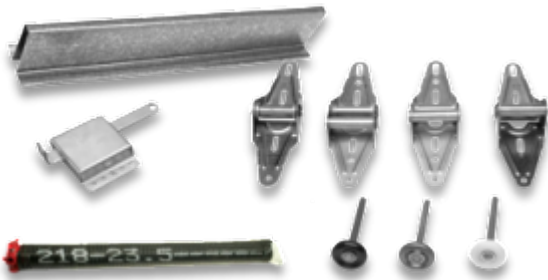

[Repair & Replacement Parts](#)

```
[/et_pb_text][/et_pb_column][/et_pb_row][et_pb_row
admin_label="row" padding_mobile="off"
column_padding_mobile="on" _builder_version="3.0.47"
background_size="initial" background_position="top_left"
background_repeat="repeat"] [et_pb_column
type="4_4"] [et_pb_text _builder_version="3.0.47"
background_color="#ffffff" background_size="initial"
background_position="top_left" background_repeat="repeat"]
```

We do free estimates for all installations and replacements.

[Check the specials page for newly released coupons, products and offers from our manufacturers.](#)

We Have What It Takes to Bring Great Service to Your Door.

- **A Variety of Parts and Supplies in Stock** – To make sure your door is repaired as soon as possible our technicians carry a large inventory of parts and accessories for many brands of doors and openers.
- **Trained Technicians** – Without proper training, it would not be possible for a doctor to make a diagnosis and