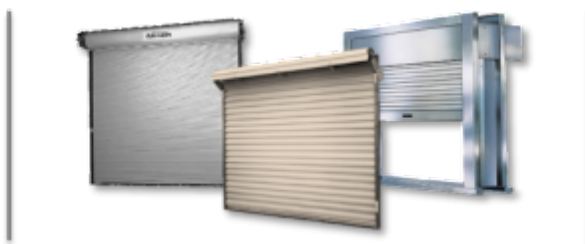

[Commercial Rolling & Sectional Doors](#)

```
[/et_pb_text][/et_pb_column][et_pb_column  
type="1_3"][et_pb_text          _builder_version="3.0.47"  
background_size="initial"      background_position="top_left"  
background_repeat="repeat"]
```