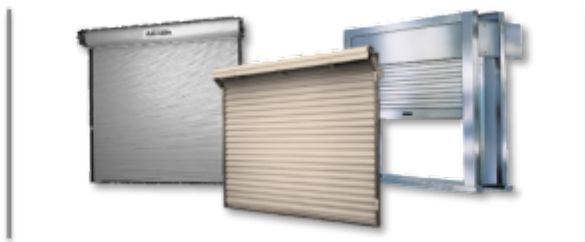

[Commercial Rolling & Sectional Doors](#)

```
[/et_pb_text][/et_pb_column][et_pb_column  
type="1_3"][et_pb_text          _builder_version="3.0.47"  
background_size="initial"      background_position="top_left"  
background_repeat="repeat"]
```