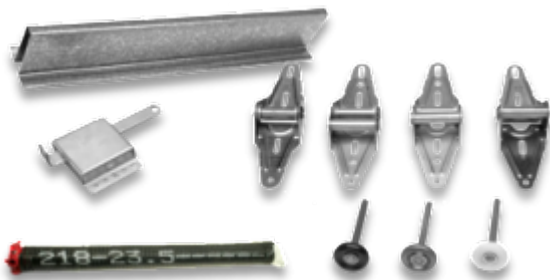

[Repair & Replacement Parts](#)

```
[/et_pb_text][/et_pb_column][/et_pb_row][et_pb_row  
admin_label="row"          padding_mobile="off"  
column_padding_mobile="on"  _builder_version="3.0.47"  
background_size="initial"    background_position="top_left"  
background_repeat="repeat"] [et_pb_column  
type="4_4"] [et_pb_text      _builder_version="3.0.47"  
background_color="#ffffff"    background_size="initial"  
background_position="top_left" background_repeat="repeat"]
```