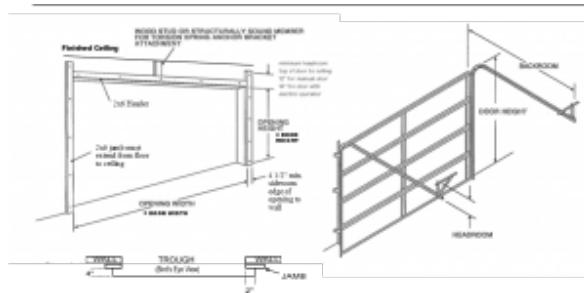

[Download Garage Door Framing Instruction Sheet](#)

```
[/et_pb_text][/et_pb_column][et_pb_column type="1_3"
_builder_version="3.0.47" column_padding_mobile="on"
parallax="off"
parallax_method="on"][/et_pb_column][/et_pb_row][et_pb_row
padding_mobile="off" column_padding_mobile="on"
admin_label="row" _builder_version="3.0.47"
background_size="initial" background_position="top_left"
background_repeat="repeat"][et_pb_column type="4_4"
_builder_version="3.0.47" column_padding_mobile="on"
parallax="off" parallax_method="on"][et_pb_text
_builder_version="3.0.74" background_color="#ffffff"
background_size="initial" background_position="top_left"
background_repeat="repeat"]
```

We do free estimates for all installations and replacements.

[Check the specials page for newly released coupons, products and offers from our manufacturers.](#)

We Have What It Takes to Bring Great Service to Your Door.

- **A Variety of Parts and Supplies in Stock** – To make sure your door is repaired as soon as possible our