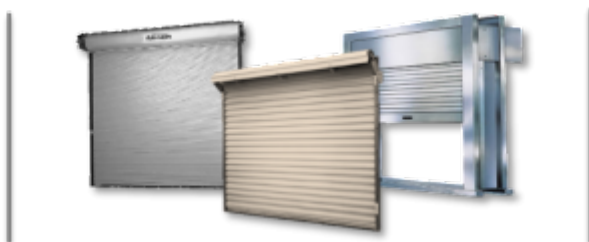

[Commercial Rolling & Sectional Doors](#)